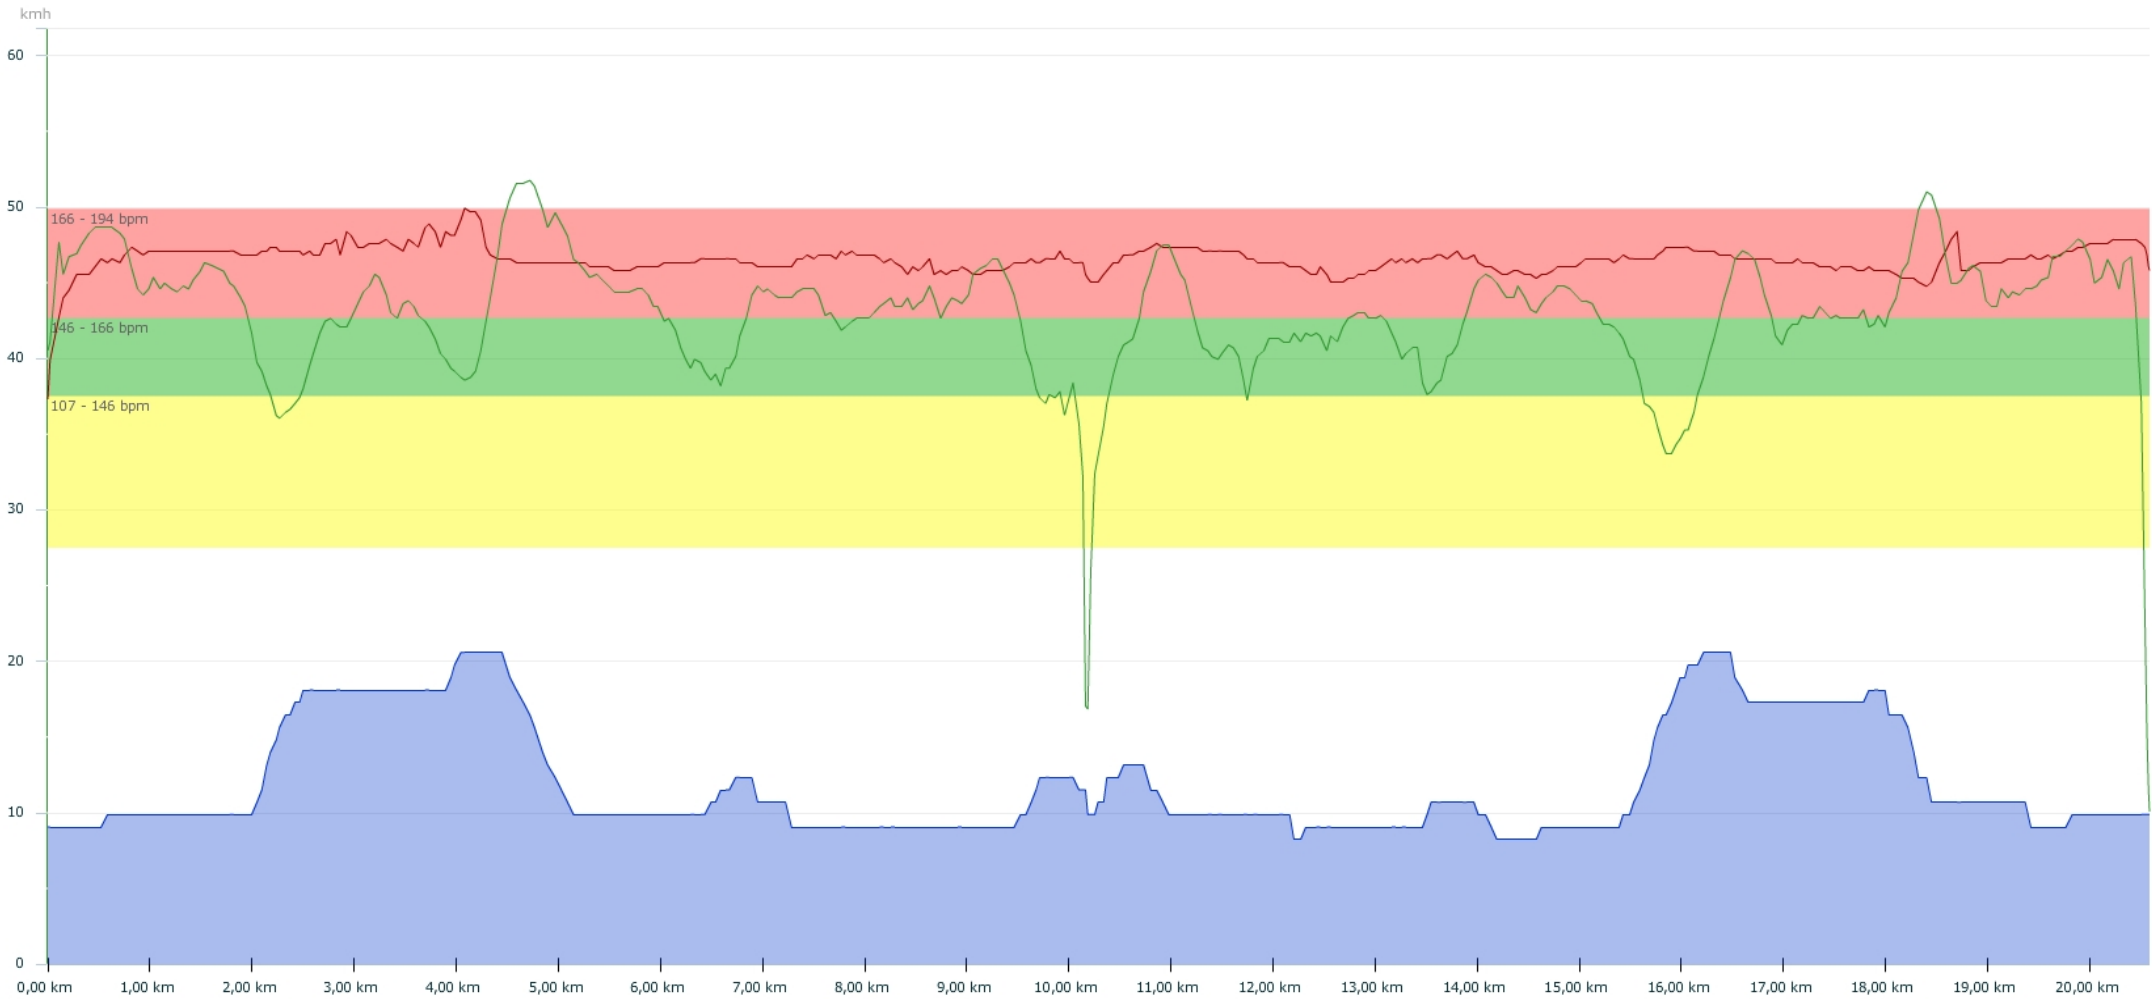

LOG

Computer / bike: **valeradi / Bike 1** Name: **parnaia gonka s V.Vodolagoi. Noviy azov.** Date / Time: **10.05.2015 - 10:56 - 11:25**

■ Altitude ■ Speed ■ Heart rate ■ Temperature ■ Incline ■ Rate of ascent ■ Cadence ■ Power
■ Avg. altitude ■ Avg. speed ■ Avg. heart rate ■ Avg. temperature ■ Avg. temperature ■ Avg. temperature
■ Zone 1 ■ Zone 2 ■ Zone 3

LOG

Computer / bike: **valeradi / Bike 1** Name: **parnaia gonka s V.Vodolagoi. Noviy azov.** Date / Time: **10.05.2015 - 10:56 - 11:25**

NOTES

Rating:

Weather:

cloudless

light wind

Trip distance profile:

INFO

| | |
|-----------------------|-------------|
| Date | 10.05.2015 |
| Start time | 10:56 Clock |
| Stopp time | 11:25 Clock |
| Bike | Bike 1 |
| Wheel size | 2133 mm |
| Unit | kmh |
| Calories | 444 kcal |
| Number of log entries | 390 |
| Log time interval | 5 s |

TOTAL VALUES

| | |
|----------------------|------------|
| Trip distance | 20,58 km |
| Trip distance uphill | 2,00 km |
| Distance downhill | 1,75 km |
| Trip time | 00:29:10 h |
| Trip time uphill | 00:03:09 h |
| Trip time downhill | 00:02:19 h |
| Meters uphill | 45 m |
| Meters downhill | 44 m |
| Break time | 00:00:00 h |