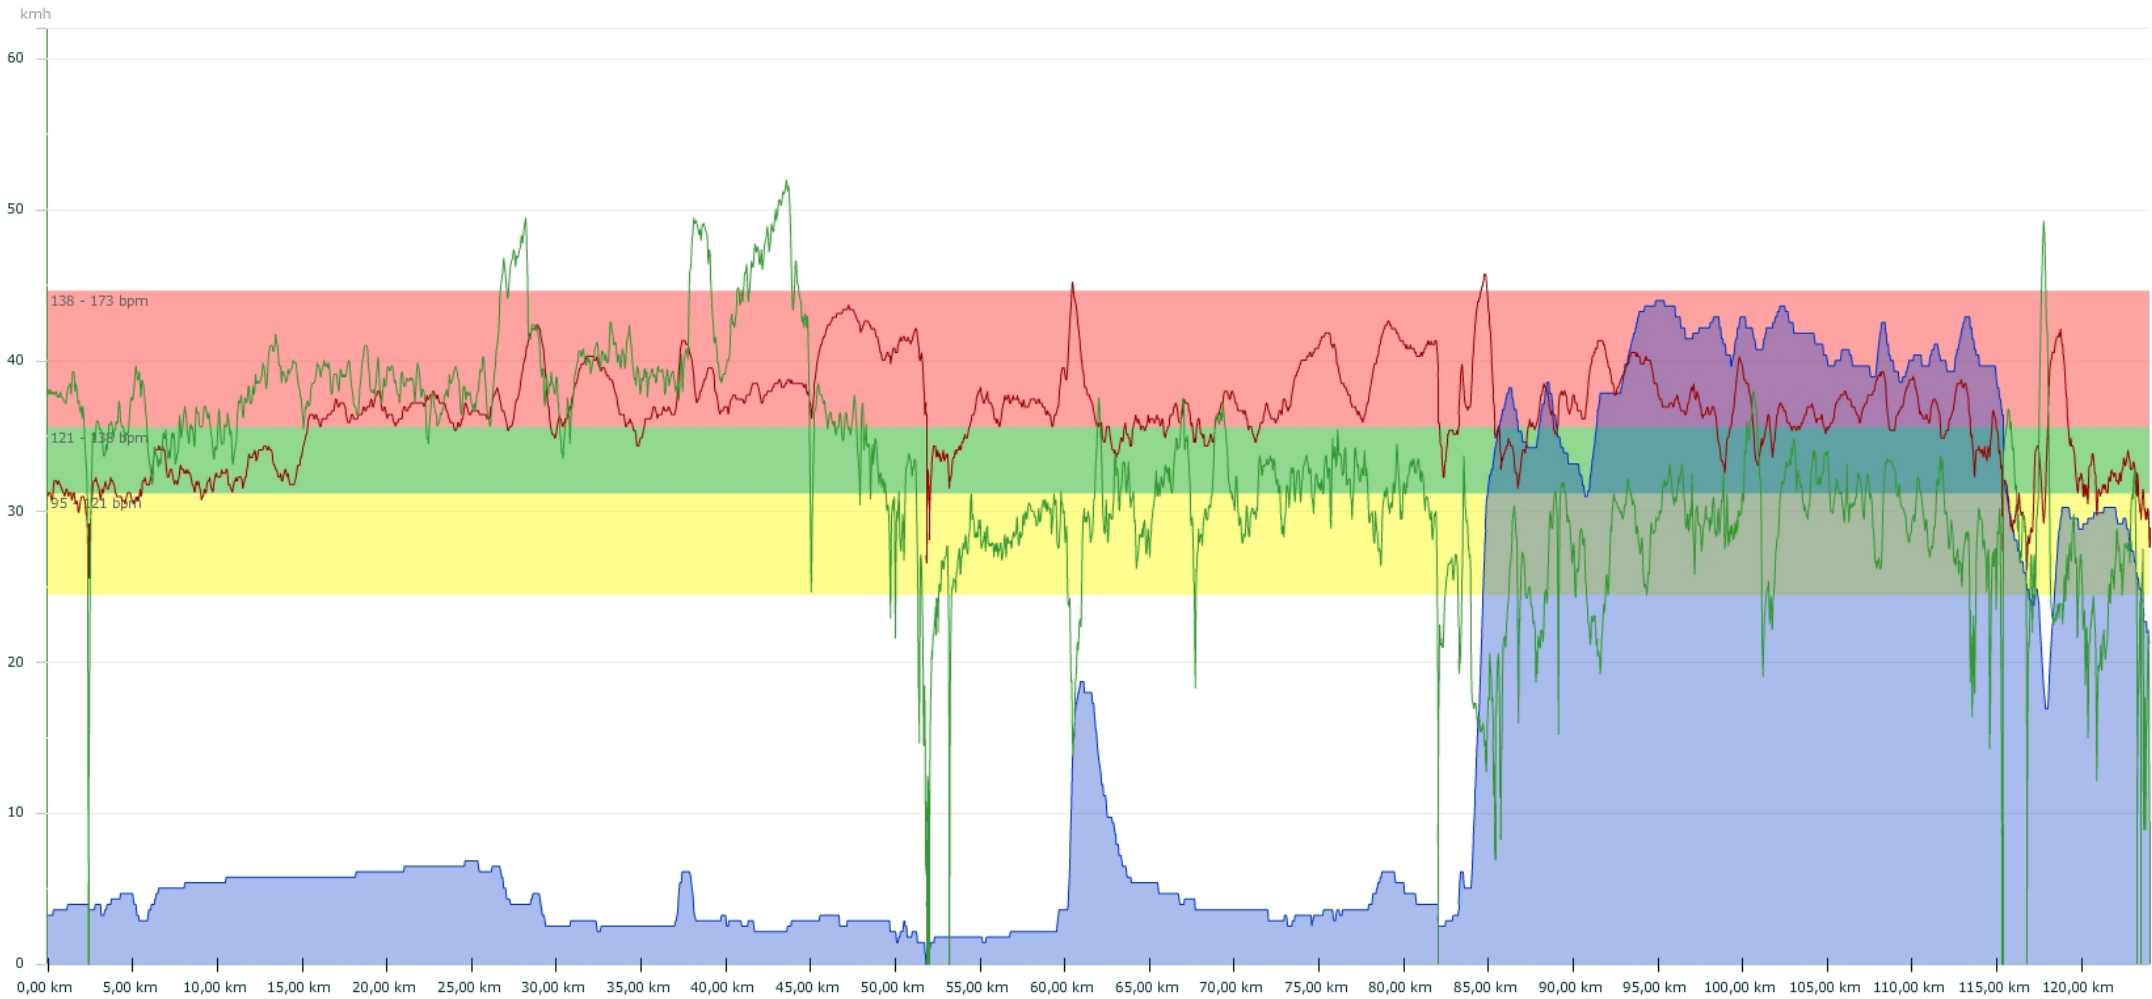

LOG

Computer / bike: **ADRIANO / Bike 1** Name: **Novonatalino-Bagaevka-Novoček-Dinamo=124km** Date / Time: **13.10.2012 - 10:27 - 15:56**

■ Altitude ■ Speed ■ Heart rate ■ Temperature ■ Incline ■ Rate of ascent ■ Cadence ■ Power
■ Avg. altitude ■ Avg. speed ■ Avg. heart rate ■ Avg. temperature ■ Avg. temperature ■ Avg. temperature ■ Avg. temperature
■ Zone 1 ■ Zone 2 ■ Zone 3

LOG

Computer / bike: **ADRIANO / Bike 1** Name: **Novonatalino-Bagaevka-Novoček-Dinamo=124km** Date / Time: **13.10.2012 - 10:27 - 15:56**

NOTES

Rating:

Weather:

cloudless

strong wind

Trip distance profile:

11. P

17. P

12. P

LOG

Computer / bike: **ADRIANO / Bike 1** Name: **Novonatalino-Bagaevka-Novoček-Dinamo=124km** Date / Time: **13.10.2012 - 10:27 - 15:56**

INFO

Date	13.10.2012
Start time	10:27 Clock
Stopp time	15:56 Clock
Bike	Bike 1
Wheel size	2118 mm
Unit	kmh
Calories	2921 kcal
Number of log entries	3230
Log time interval	5 s

TOTAL VALUES

Trip distance	124,01 km
Trip distance uphill	9,35 km
Distance downhill	8,48 km
Trip time	04:01:35 h
Trip time uphill	00:22:39 h
Trip time downhill	00:16:16 h
Meters uphill	366 m
Meters downhill	299 m
Break time	00:51:58 h